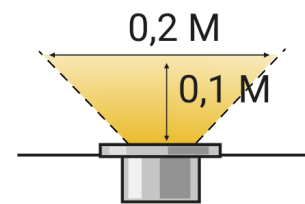

Shape	Round
Substrate	Wood, Tile
Light direction	Upwards
Smart	No
Adjustable	No
Underwater	No
Description lightsource	SMD LED 6x warm white 12V 0,5W
Amount of lightsources per lamp	1
Lightsource includes	Yes

Light effect

CLEAR

HONEYCOMB

MATT