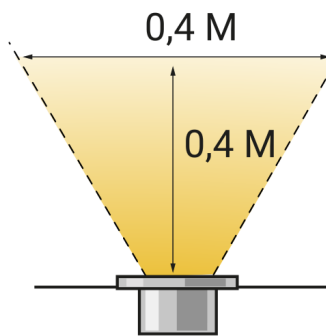

Shape	Round
Substrate	Wood, Tile
Light direction	Upwards
Smart	No
Adjustable	No
Underwater	No
Description lightsource	SMD LED 6x warm white 12V 0,5W
Amount of lightsources per lamp	1
Lightsource includes	Yes

Light effect

CLEAR