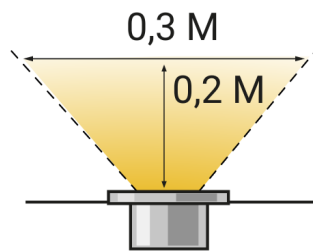

Shape	Round
Substrate	Wood, Tile
Light direction	Upwards
Smart	No
Adjustable	No
Underwater	No
Description lightsource	SMD LED 6x warm white 12V 0,5W
Amount of lightsources per lamp	1
Lightsource includes	Yes

Light effect

CLEAR

HONEYCOMB

MATT