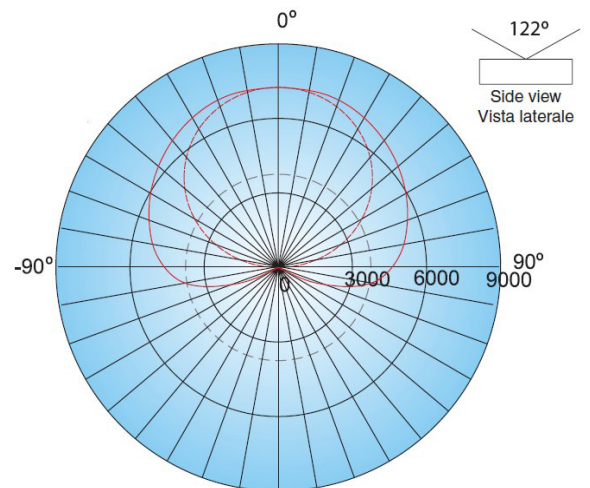

Our LED Neon Rope is made of an inner plastic extrusion that houses the series of LED. An outer plastic jacket further protects the inner tube.

Advantage

- Flexibility
- Energy Saving
- Easy to transport
- Low Heat & Safety
- Long Life and Durability
- Linear and Continuous Light effect
- Power & Lamination

Basic Features

- Input Voltage: 12VDC, 24VDC, 110VDC& 220VDC
- Working Am: 15-17mA/meter(220VDC)
- LED Number: 120led/m 2835 Sanan led chips
- Color choice: Red, Green, Blue, Yellow, Pink, Purple, White, Warm White
- Beam Angle: 120°
- Operation Temp: -40°C -- +80°C
- Body Temp: 40°C -- 60°C
- IP Rank: IP 68(According Accessories Quality)
- Shell Material: Integration D shaped PVC
- Life Span: 50,000-80,000 hours

Warranty

- 3 Years Warranty limited

Accessories

- Power cord, Male-male Plug
- U Aluminum Channel or U PVC Channel
- Metal Pin, Connector, Heat Shrink Cap, End Cap, Controller

Products Size