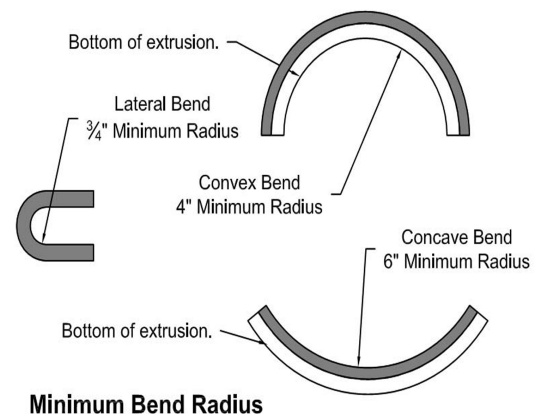

Our LED Neon Rope is made of an inner plastic extrusion that houses the series of LED. An outer plastic jacket further protects the inner tube.

Advantage

- Flexibility
- Energy Saving
- Easy to transport
- Low Heat & Safety
- Long Life and Durability
- Linear and Continuous Light effect
- Power & Lamination

Basic Features

- Input Voltage: 12VDC, 24VDC, 110VDC& 220VDC
- Working Am: 15-17mA/meter(220VDC)
- LED Number: 120led/m 2835 Sanan led chips
- Color choice: Red, Green, Blue, Yellow, Pink, Purple, White, Warm White
- Beam Angle: 120°
- Operation Temp: -40°C -- +80°C
- Body Temp: 40°C -- 60°C
- IP Rank: IP 68(According Accessories Quality)
- Shell Material: Integration D shaped PVC
- Life Span: 50,000-80,000 hours

Warranty

- 3 Years Warranty limited

Accessories

- Power cord, Male-male Plug
- U Aluminum Channel or U PVC Channel
- Metal Pin, Connector, Heat Shrink Cap, End Cap, Controller

Products Size

Parameter

11X19mm 120led/m (Square & Circle Cover)

Color	Item	Red, Yellow, Orange	Blue, Green, White, Warm White	Pink
12VDC	Mini Segment	10cm	10cm	10cm
	Power(W/M)	1.0W	1.2W	1.2W
	Max Work Length	10M	10M	10M
24VDC	Mini Segment	20cm	20cm	20cm
	Power(W/M)	2.0W	2.4W	2.4W
	Max Work Length	20M	20M	20M
110VAC	Mini Segment	50cm	50cm	50cm
	Power(W/M)	5W	6W	6W
	Max Work Length	100M	100M	100M
220VAC	Mini Segment	100cm	100cm	100cm
	Power(W/M)	10W	12W	12W
	Max Work Length	200M	200M	200M