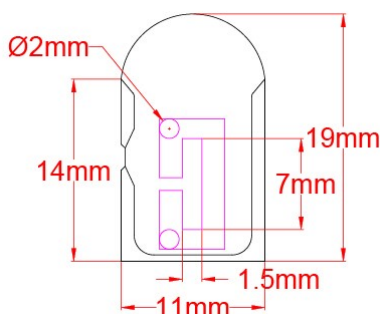

Basic Features

- Input Voltage: 12VDC, 24VDC, 110VDC& 220VDC
- Working Am: 15-17mA/meter(220VDC)
- LED Number: 120led/m 2835 Sanan led chips
- Color choice: Red, Green, Blue, Yellow, Pink, Purple, White, Warm White
- Beam Angle: 120°
- Operation Temp: -40°C -- +80°C
- Body Temp: 40°C -- 60°C
- IP Rank: IP 68(According Accessories Quality)
- Shell Material: Integration D shaped PVC
- Life Span: 50,000-80,000 hours

Warranty

- 3 Years Warranty limited

Accessories

- Power cord, Male-male Plug
- U Aluminum Channel or U PVC Channel
- Metal Pin, Connector, Heat Shrink Cap, End Cap, Controller

Products Size

Parameter

11X19mm 120led/m (Square & Circle Cover)

Color	Item	Red, Yellow, Orange	Blue, Green, White, Warm White	Pink
12VDC	Mini Segment	10cm	10cm	10cm
	Power(W/M)	1.0W	1.2W	1.2W
	Max Work Length	10M	10M	10M
24VDC	Mini Segment	20cm	20cm	20cm
	Power(W/M)	2.0W	2.4W	2.4W
	Max Work Length	20M	20M	20M
110VAC	Mini Segment	50cm	50cm	50cm
	Power(W/M)	5W	6W	6W
	Max Work Length	100M	100M	100M
220VAC	Mini Segment	100cm	100cm	100cm
	Power(W/M)	10W	12W	12W
	Max Work Length	200M	200M	200M