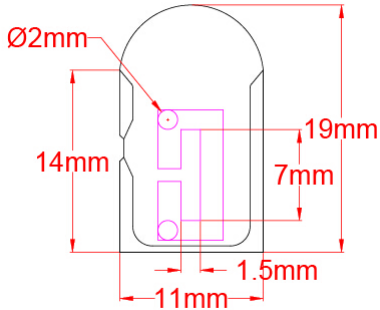

Basic Features

- Input Voltage: 12VDC, 24VDC, 110VDC& 220VDC
- Working Am: 15-17mA/meter(220VDC)
- LED Number: 120led/m 2835 Sanan led chips
- Color choice: Red, Green, Blue, Yellow, Pink, Purple, White, Warm White
- Beam Angle: 120°
- Operation Temp: -40°C -- +80°C
- Body Temp: 40°C -- 60°C
- IP Rank: IP 68(According Accessories Quality)
- Shell Material: Integration D shaped PVC
- Life Span: 50,000-80,000 hours

Warranty

- 3 Years Warranty limited

Accessories

- Power cord, Male-male Plug
- U Aluminum Channel or U PVC Channel
- Metal Pin, Connector, Heat Shrink Cap, End Cap, Controller

Products Size

Parameter

11X19mm 120led/m (Square & Circle Cover)

Color	Item	Red, Yellow, Orange	Blue, Green, White, Warm White	Pink
12VDC	Mini Segment	10cm	10cm	10cm
	Power(W/M)	1.0W	1.2W	1.2W
	Max Work Length	10M	10M	10M
24VDC	Mini Segment	20cm	20cm	20cm
	Power(W/M)	2.0W	2.4W	2.4W
	Max Work Length	20M	20M	20M
110VAC	Mini Segment	50cm	50cm	50cm
	Power(W/M)	5W	6W	6W
	Max Work Length	100M	100M	100M
220VAC	Mini Segment	100cm	100cm	100cm
	Power(W/M)	10W	12W	12W
	Max Work Length	200M	200M	200M